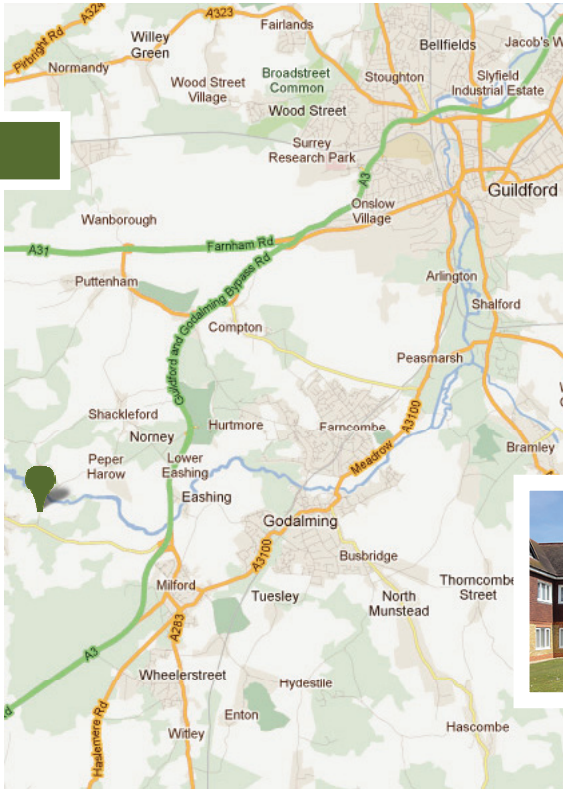

[DIRECTIONS]

How to find us

Location

Ascom Network Testing Ltd.
 Ash House, Shackleford Road,
 Elstead, Surrey, GU8 6LB
 UK
 T +44 (0)1252 419 820
www.ascom.com/tems

Arrival by car

Location in relation to A3

- The Elstead exit is about 5 miles south of Guildford, signposted to Milford and Haslemere.
- When leaving the A3, take the 3rd exit on the roundabout, cross over the A3 on the fly-over, and go straight over the second roundabout.
- You should now be on the road to Elstead (B3001). Continue for approx 1½ miles and then take a turning to the right which is sign posted "Federal Mogul". (If you go into Elstead Village, you will have gone too far).
- After approx 200 meters you will see a turning to the left to the Tanshire Park business centre. There are visitor parking spaces directly in front Ash House (follow the route shown in red on the view below). Alternatively, there are more spaces in the main car park to the left.
- Please ring the door bell marked "Ascom" to gain access to Ash House.