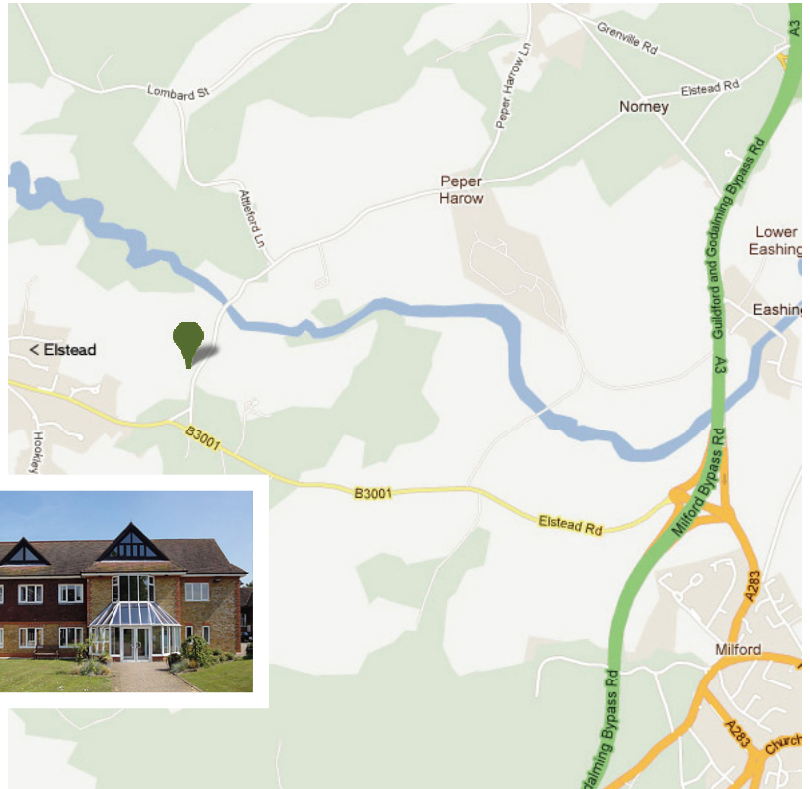

[DIRECTIONS]

How to find us

Location

Ascom Network Testing Ltd.
 Ash House, Shackleford Road,
 Elstead, Surrey, GU8 6LB
 UK
 T +44 (0)1252 419 820
www.ascom.com/tems

Arrival by car

Location in relation to A3

- The Elstead exit is about 5 miles south of Guildford, signposted to Milford and Haslemere.
- When leaving the A3, take the 3rd exit on the roundabout, cross over the A3 on the fly-over, and go straight over the second roundabout.
- You should now be on the road to Elstead (B3001). Continue for approx 1½ miles and then take a turning to the right which is sign posted "Federal Mogul". (If you go into Elstead Village, you will have gone too far).
- After approx 200 meters you will see a turning to the left to the Tanshire Park business centre. There are visitor parking spaces directly in front Ash House (follow the route shown in red on the view below). Alternatively, there are more spaces in the main car park to the left.
- Please ring the door bell marked "Ascom" to gain access to Ash House.